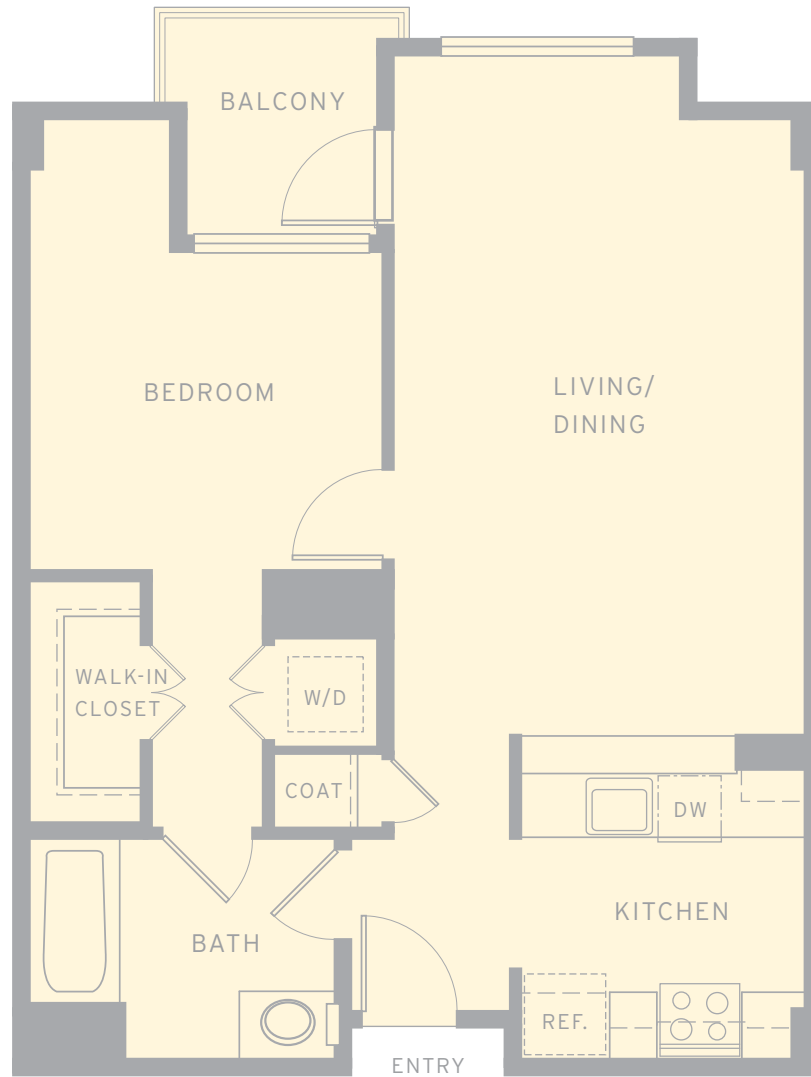

Haight

650
Sq. Ft.

1
Bedroom

1
Bathroom

A
Plan

Marina

751
Sq. Ft.

1
Bedroom

1
Bathroom

B1
Plan

Mission

751
Sq. Ft.

1
Bedroom

1
Bathroom

B
Plan

Potrero

1,113
Sq. Ft.

2
Bedroom

2
Bathroom

D
Plan

Presidio

1,113
Sq. Ft.

2
Bedroom

2
Bathroom

D1
Plan

Sea Cliff

Townhome

1,250
Sq. Ft.

2
Bedroom

2½
Bathroom

G
Plan

UPPER FLOOR