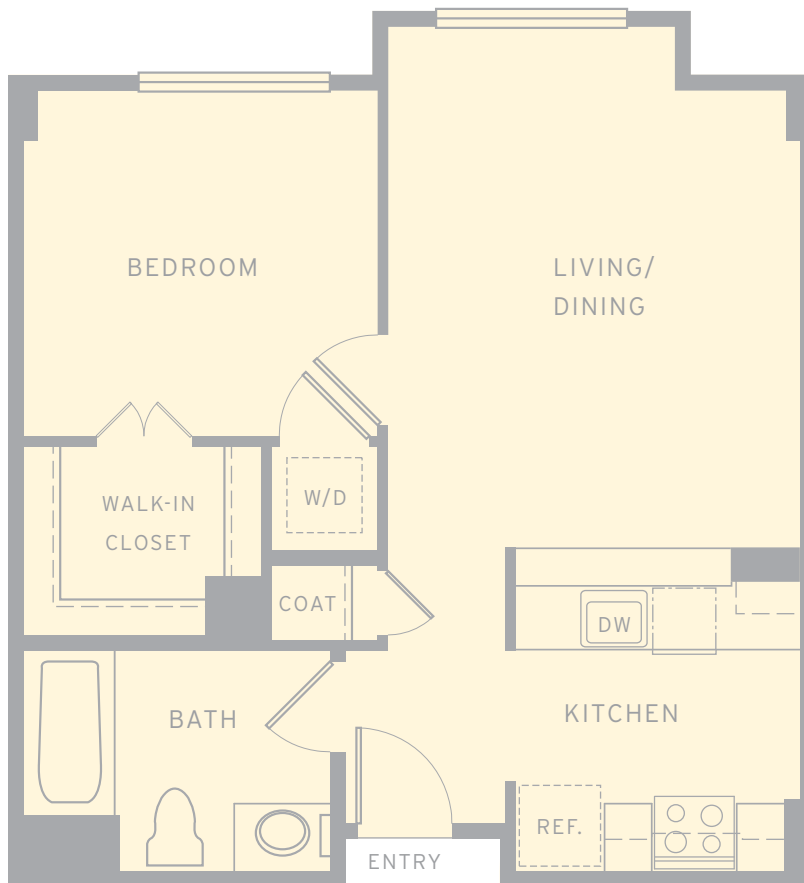

Haight

650
Sq. Ft.

1
Bedroom

1
Bathroom

A
Plan

Marina

751
Sq. Ft.

1
Bedroom

1
Bathroom

B1
Plan

Mission

751
Sq. Ft.

1
Bedroom

1
Bathroom

B
Plan

Potrero

1,113
Sq. Ft.

2
Bedroom

2
Bathroom

D
Plan

Presidio

1,113
Sq. Ft.

2
Bedroom

2
Bathroom

D1
Plan

Sea Cliff

Townhome

1,250
Sq. Ft.

2
Bedroom

2½
Bathroom

G
Plan

UPPER FLOOR