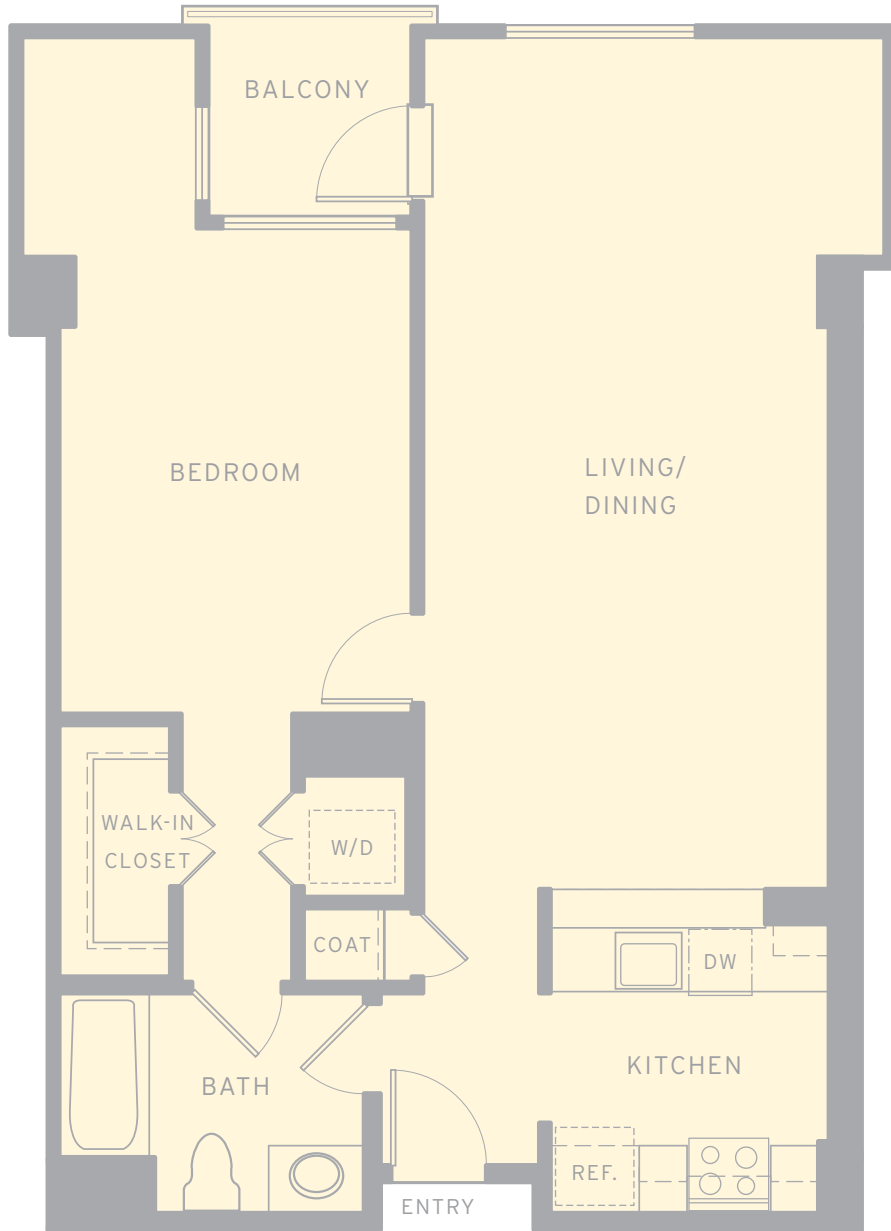

1,113
Sq. Ft.

2
Bedroom

2
Bathroom

D
Plan

Presidio

1,113
Sq. Ft.

2
Bedroom

2
Bathroom

D1
Plan

Sea Cliff

Townhome

1,250
Sq. Ft.

2
Bedroom

2½
Bathroom

G
Plan

UPPER FLOOR

LOWER FLOOR

Twin Peaks

912

Sq. Ft.

1

Bedroom

1

Bathroom

C

Plan

Yerba Buena

1,134
Sq. Ft.

2
Bedroom

2
Bathroom

E
Plan