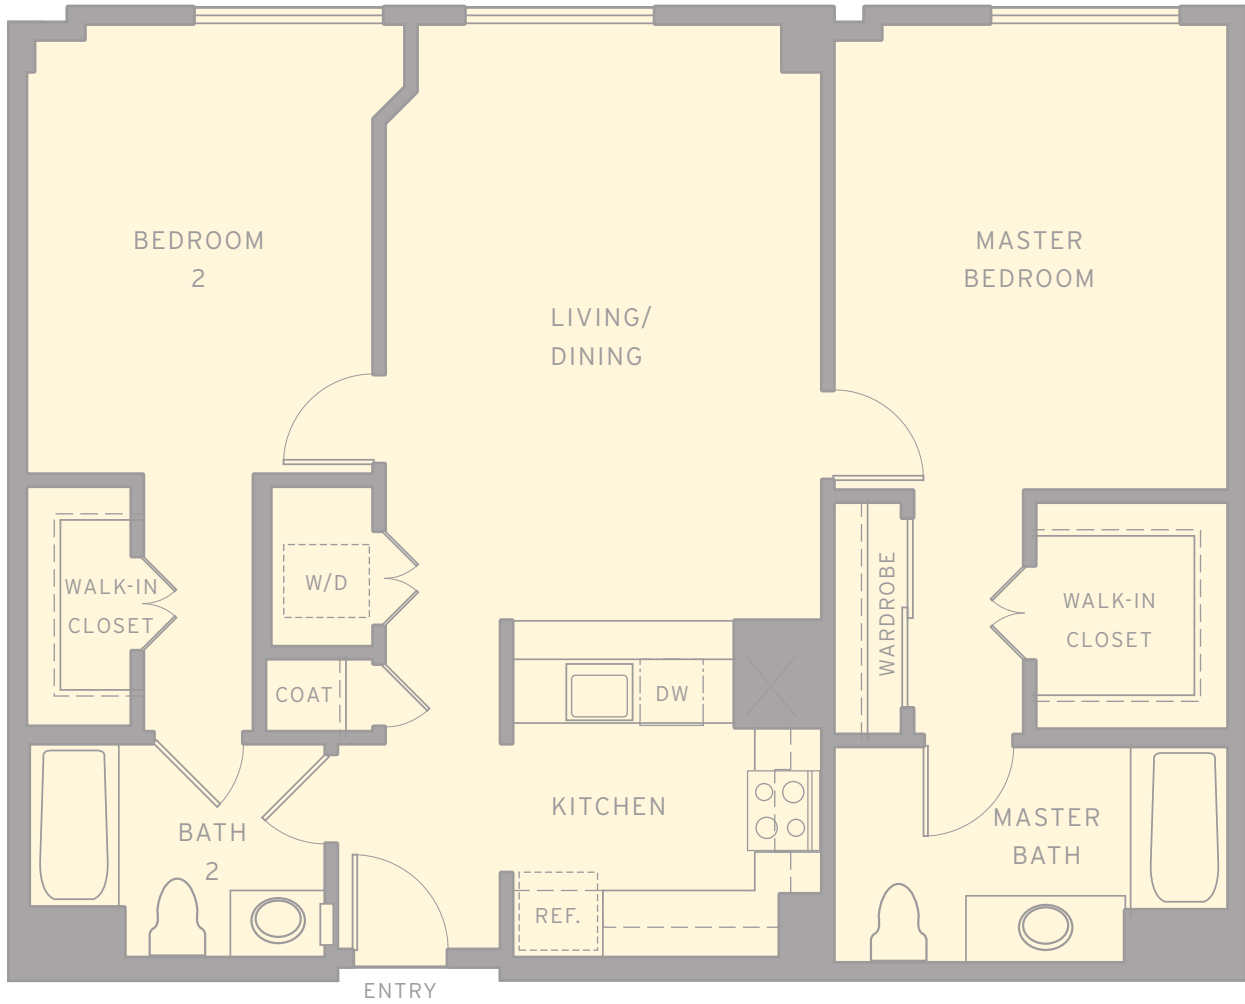

1
Bathroom

B1
Plan

Mission

751
Sq. Ft.

1
Bedroom

1
Bathroom

B
Plan

Potrero

1,113
Sq. Ft.

2
Bedroom

2
Bathroom

D
Plan

Presidio

1,113
Sq. Ft.

2
Bedroom

2
Bathroom

D1
Plan

Sea Cliff

Townhome

1,250
Sq. Ft.

2
Bedroom

2½
Bathroom

G
Plan

UPPER FLOOR

LOWER FLOOR

Twin Peaks

912

Sq. Ft.

1

Bedroom

1

Bathroom