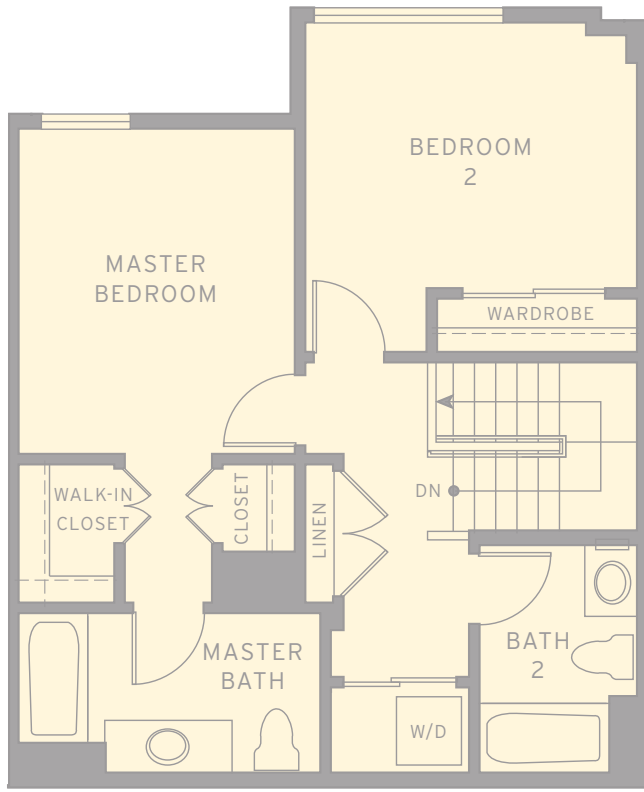

1,113
Sq. Ft.

2
Bedroom

2
Bathroom

D
Plan

Presidio

1,113
Sq. Ft.

2
Bedroom

2
Bathroom

D1
Plan

Sea Cliff

Townhome

1,250
Sq. Ft.

2
Bedroom

2½
Bathroom

G
Plan

UPPER FLOOR

LOWER FLOOR

Twin Peaks

912

Sq. Ft.

1

Bedroom

1

Bathroom

C

Plan

Yerba Buena

1,134
Sq. Ft.

2
Bedroom

2
Bathroom

E
Plan