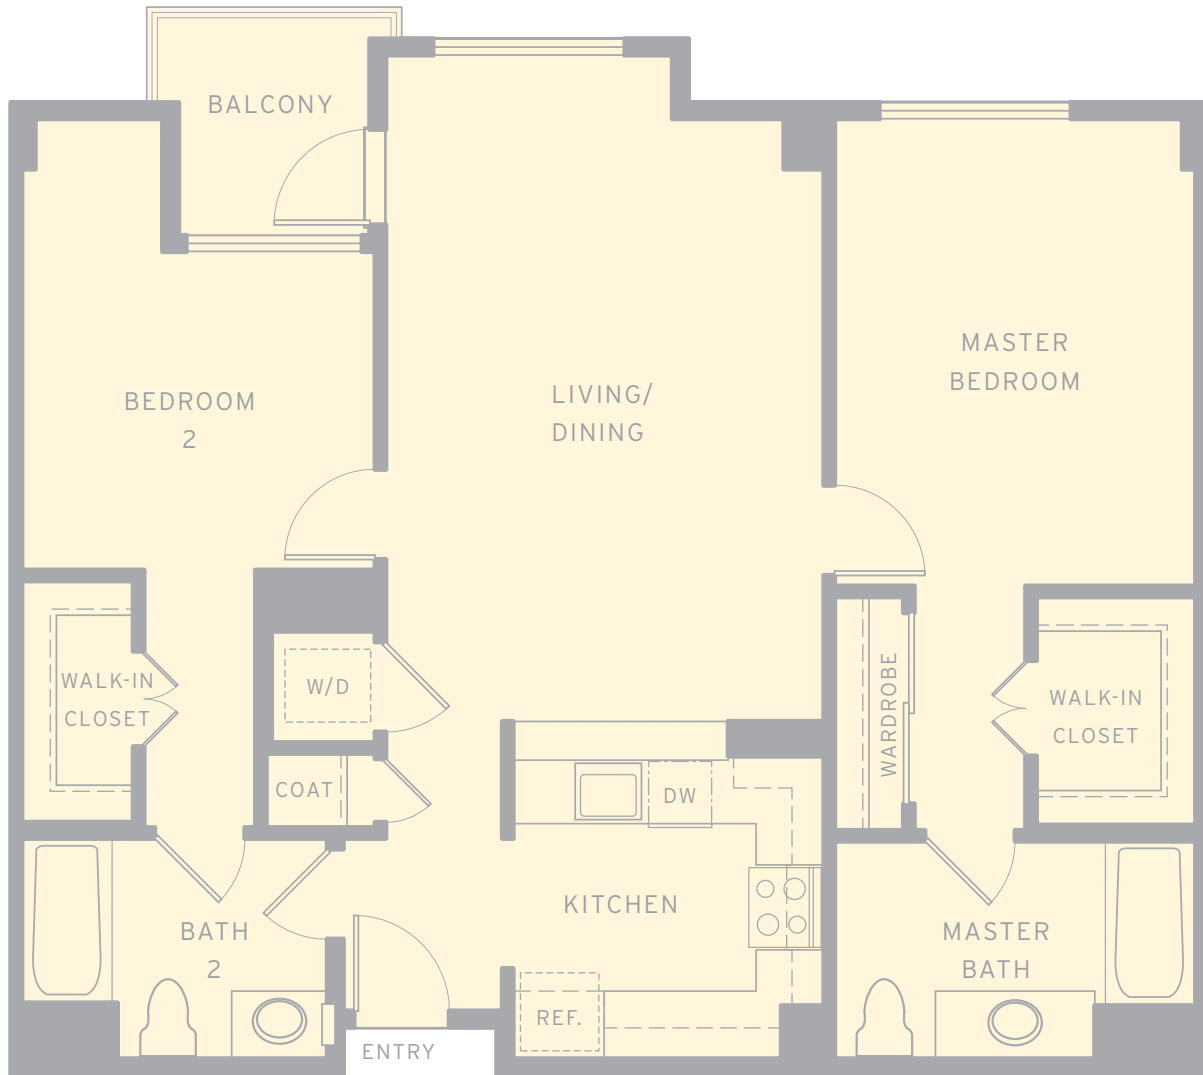

Haight

650
Sq. Ft.

1
Bedroom

1
Bathroom

A
Plan

Marina

751
Sq. Ft.

1
Bedroom

1
Bathroom

B1
Plan

Mission

751
Sq. Ft.

1
Bedroom

1
Bathroom

B
Plan

Potrero

1,113
Sq. Ft.

2
Bedroom

2
Bathroom

D
Plan

Presidio

1,113
Sq. Ft.

2
Bedroom

2
Bathroom

D1
Plan

Sea Cliff

Townhome

1,250
Sq. Ft.

2
Bedroom

2½
Bathroom

G
Plan

UPPER FLOOR