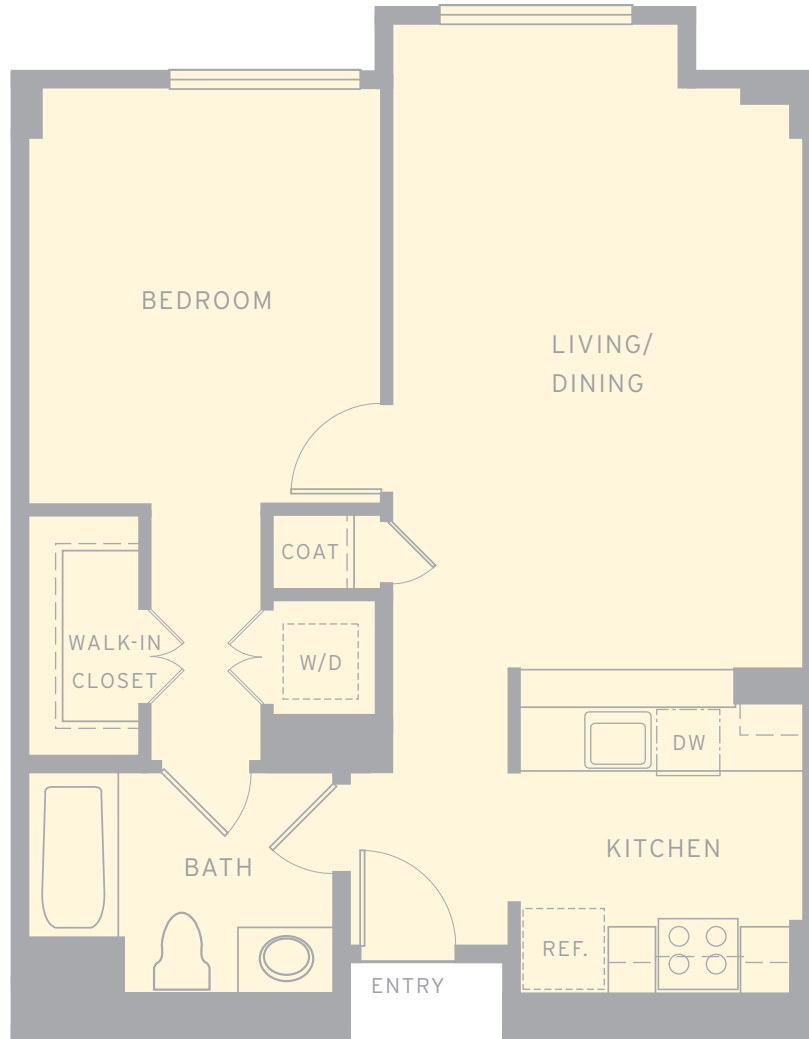

Haight

650
Sq. Ft.

1
Bedroom

1
Bathroom

A
Plan

Marina

751
Sq. Ft.

1
Bedroom

1
Bathroom

B1
Plan

Mission

751
Sq. Ft.

1
Bedroom

1
Bathroom

B
Plan

Potrero

1,113
Sq. Ft.

2
Bedroom

2
Bathroom

D
Plan

Presidio

1,113
Sq. Ft.

2
Bedroom

2
Bathroom

D1
Plan

Sea Cliff

Townhome

1,250
Sq. Ft.

2
Bedroom

2½
Bathroom

G
Plan

UPPER FLOOR