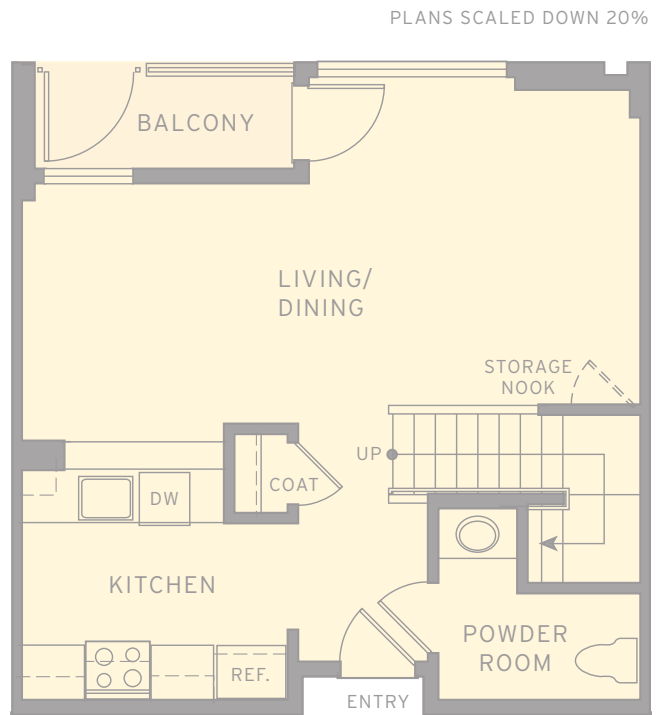

1,113
Sq. Ft.

2
Bedroom

2
Bathroom

D
Plan

Presidio

1,113
Sq. Ft.

2
Bedroom

2
Bathroom

D1
Plan

Sea Cliff

Townhome

1,250
Sq. Ft.

2
Bedroom

2½
Bathroom

G
Plan

UPPER FLOOR

LOWER FLOOR

Twin Peaks

912

Sq. Ft.

1

Bedroom

1

Bathroom

C

Plan

Yerba Buena

1,134
Sq. Ft.

2
Bedroom

2
Bathroom

E
Plan